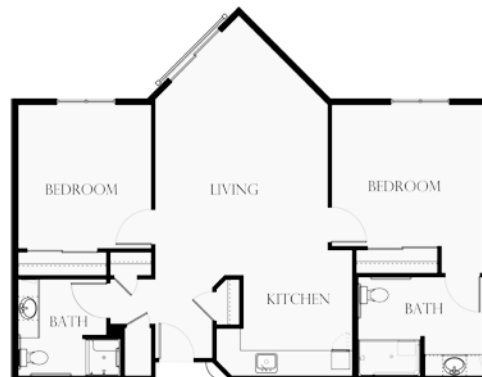

ONE BEDROOM / ONE BATH
655 SQUARE FEET
ASSISTED LIVING APARTMENT

ONE BEDROOM / ONE BATH
683 SQUARE FEET
ASSISTED LIVING APARTMENT

TWO BEDROOM / TWO BATH
812 SQUARE FEET
ASSISTED LIVING APARTMENT

TWO BEDROOM / TWO BATH
879 SQUARE FEET
ASSISTED LIVING APARTMENT