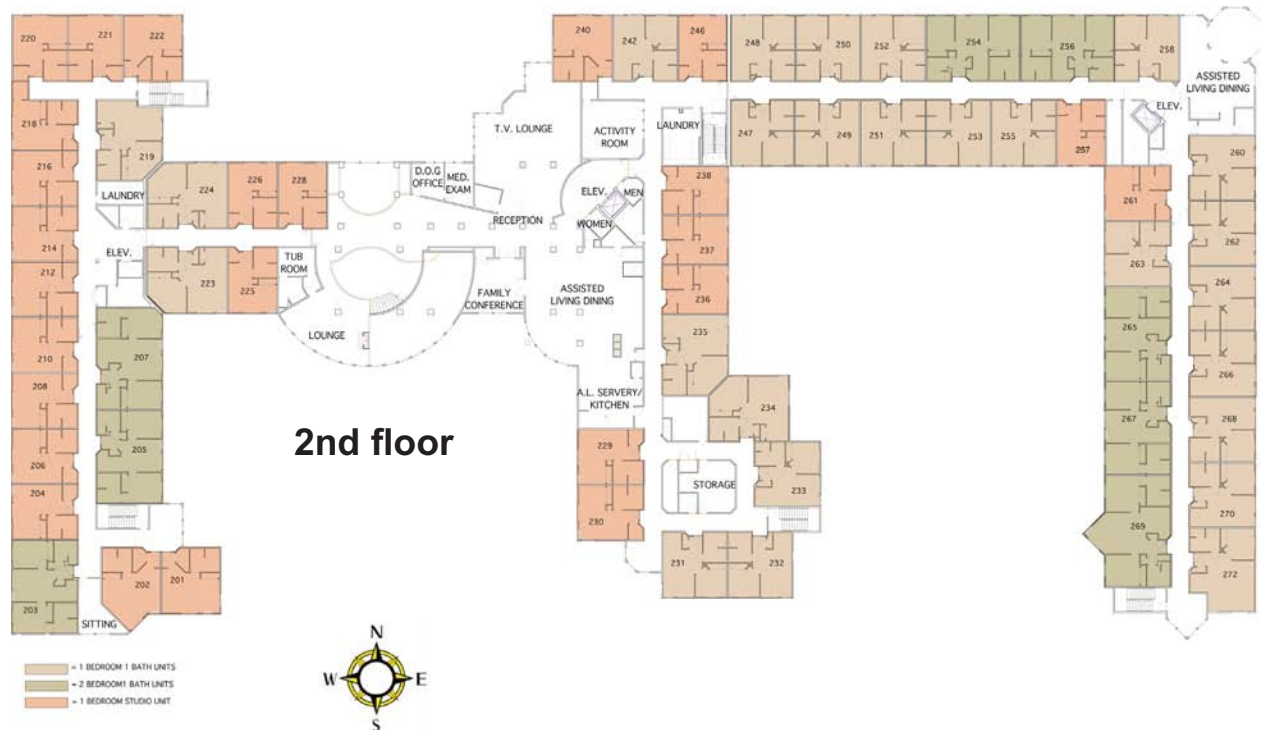

Floor Plans

Independent Living

Choose from 125 studio, deluxe studio, one-bedroom, one-bedroom with den or two-bedroom spacious apartment homes.

Floor Plans

Independent Living

Floor Plans

Independent Living

STUDIO
537 SQUARE FEET
SENIOR APARTMENT

ONE BEDROOM / ONE BATH
728 SQUARE FEET
SENIOR APARTMENT

ONE BEDROOM / ONE BATH
673 SQUARE FEET
SENIOR APARTMENT

ONE BEDROOM / ONE BATH
655 SQUARE FEET
SENIOR APARTMENT

ONE BEDROOM / ONE BATH
736 SQUARE FEET
SENIOR APARTMENT

ONE BEDROOM /
ONE BATH/ DEN
808 SQUARE FEET
SENIOR APARTMENT

Floor Plans

Independent Living

ONE BEDROOM / ONE BATH / DEN
865 SQUARE FEET
SENIOR APARTMENT

ONE BEDROOM / ONE BATH / DEN
852 SQUARE FEET
SENIOR APARTMENT

Floor Plans

Independent Living

Floor Plans

The Vistas Assisted Living

Choose from 59 studio, one-bedroom and two-bedroom apartments.

Floor Plans