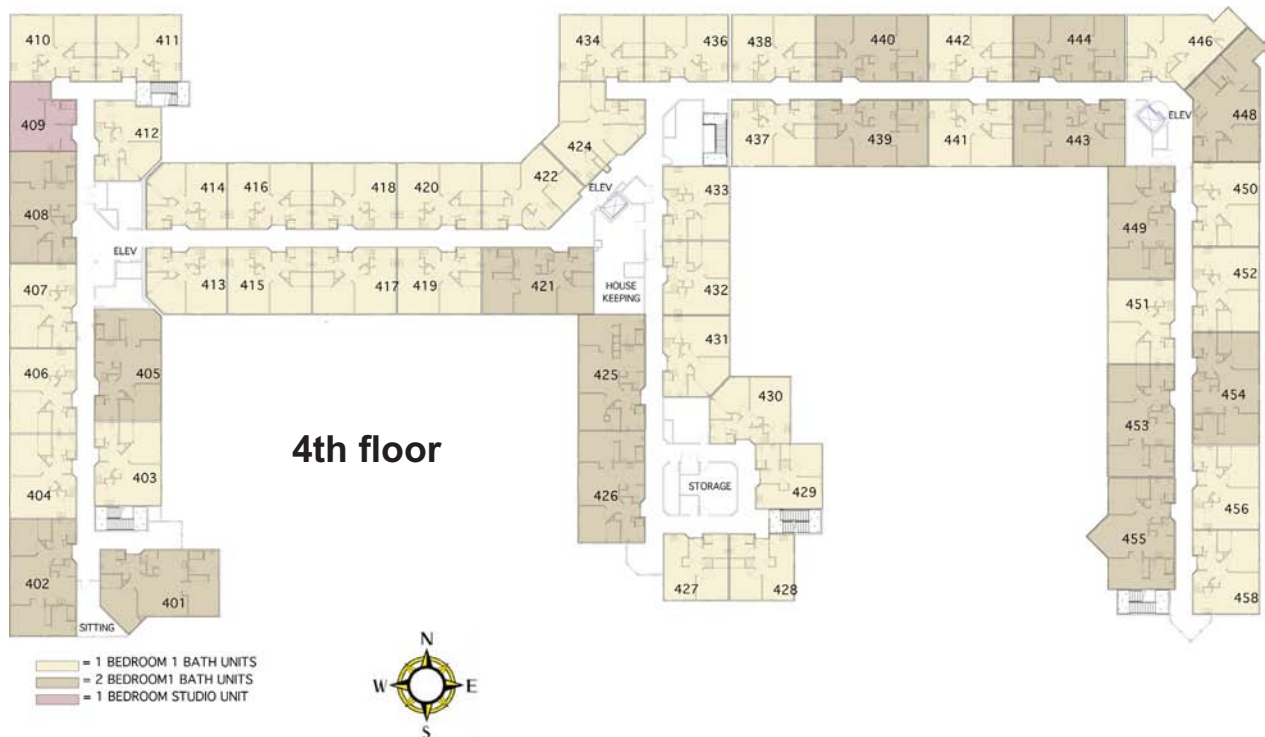

Floor Plans

Independent Living

Choose from 125 studio, deluxe studio, one-bedroom, one-bedroom with den or two-bedroom spacious apartment homes.

Floor Plans

Independent Living

Floor Plans

Independent Living

STUDIO
537 SQUARE FEET
SENIOR APARTMENT

ONE BEDROOM / ONE BATH
728 SQUARE FEET
SENIOR APARTMENT

ONE BEDROOM / ONE BATH
673 SQUARE FEET
SENIOR APARTMENT

ONE BEDROOM / ONE BATH
655 SQUARE FEET
SENIOR APARTMENT

ONE BEDROOM / ONE BATH
736 SQUARE FEET
SENIOR APARTMENT

ONE BEDROOM /
ONE BATH/ DEN
808 SQUARE FEET
SENIOR APARTMENT

Floor Plans

Independent Living

ONE BEDROOM / ONE BATH / DEN
865 SQUARE FEET
SENIOR APARTMENT

ONE BEDROOM / ONE BATH / DEN
852 SQUARE FEET
SENIOR APARTMENT

Floor Plans

Independent Living

Floor Plans

The Vistas Assisted Living

Choose from 59 studio, one-bedroom and two-bedroom apartments.

Floor Plans