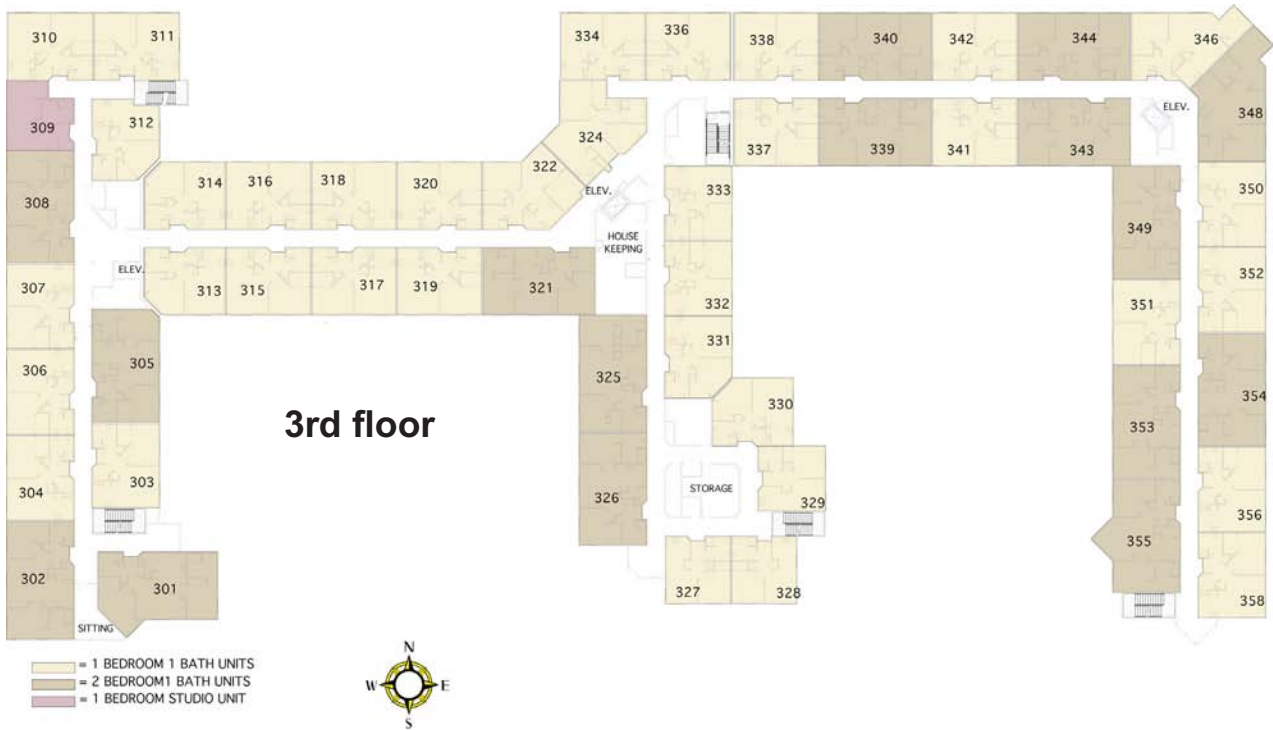

Floor Plans

Independent Living

Choose from 125 studio, deluxe studio, one-bedroom, one-bedroom with den or two-bedroom spacious apartment homes.

Floor Plans

Independent Living

Floor Plans

Independent Living

STUDIO
537 SQUARE FEET
SENIOR APARTMENT

ONE BEDROOM / ONE BATH
728 SQUARE FEET
SENIOR APARTMENT

ONE BEDROOM / ONE BATH
673 SQUARE FEET
SENIOR APARTMENT

ONE BEDROOM / ONE BATH
655 SQUARE FEET
SENIOR APARTMENT

ONE BEDROOM / ONE BATH
736 SQUARE FEET
SENIOR APARTMENT

ONE BEDROOM /
ONE BATH/ DEN
808 SQUARE FEET
SENIOR APARTMENT

Floor Plans

Independent Living

ONE BEDROOM / ONE BATH / DEN
865 SQUARE FEET
SENIOR APARTMENT

ONE BEDROOM / ONE BATH / DEN
852 SQUARE FEET
SENIOR APARTMENT

Floor Plans

Independent Living

Floor Plans

The Vistas Assisted Living

Choose from 59 studio, one-bedroom and two-bedroom apartments.

Floor Plans