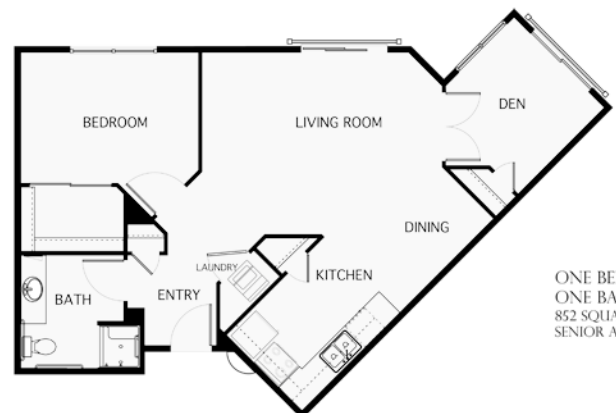

ONE BEDROOM / ONE BATH
736 SQUARE FEET
SENIOR APARTMENT

ONE BEDROOM /
ONE BATH/ DEN
808 SQUARE FEET
SENIOR APARTMENT

Floor Plans

Independent Living

ONE BEDROOM / ONE BATH / DEN
865 SQUARE FEET
SENIOR APARTMENT

ONE BEDROOM / ONE BATH
562 SQUARE FEET
SENIOR APARTMENT

ONE BEDROOM / ONE BATH
642 SQUARE FEET
SENIOR APARTMENT

TWO BEDROOM / TWO BATH
965 SQUARE FEET
SENIOR APARTMENT

TWO BEDROOM / TWO BATH
940 SQUARE FEET
SENIOR APARTMENT

ONE BEDROOM / ONE BATH / DEN
852 SQUARE FEET
SENIOR APARTMENT

Floor Plans

Independent Living

Floor Plans

The Vistas Assisted Living

Choose from 59 studio, one-bedroom and two-bedroom apartments.

Floor Plans